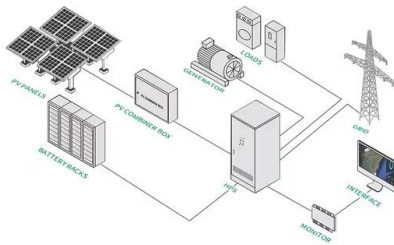

100kw Inverter

Find reliable 100kw inverters for solar energy storage. Shop our selection of high-performance, three-phase inverters for commercial and industrial use.