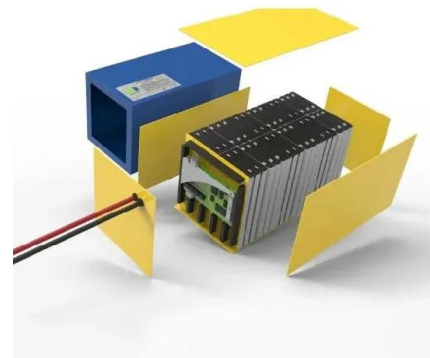

[Purcell Systems , Equipment Enclosures & Cabinets](#)

Purcell Systems specifically addresses operators and service providers' needs for durable equipment enclosures and modular cabinets, indoors and outdoors.

[All-in-One Energy Storage Cabinet & BESS Cabinets , Modular, ...](#)

Featuring lithium-ion batteries, integrated thermal management, and smart BMS technology, these cabinets are perfect for grid-tied, off-grid, and microgrid applications. Explore reliable, and IEC ...