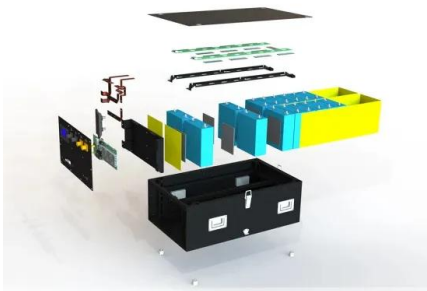

10mw kyrgyzstan outdoor telecom enclosure for mining

10mw kyrgyzstan outdoor telecom enclosure for mining

[Outdoor Enclosures , NEMA-Rated Telecom Cabinets , IP55, IP65](#)

Perfect for industrial equipment, electrical cabinets, and outdoor installations, our enclosures offer customizable solutions for renewable energy, telecommunications, and more.

10mw outdoor telecom enclosure for rural areas - iceeng

Learn how to match rugged connector interfaces with weatherproof outdoor enclosures for telecom and edge data centers. Ensure network reliability, uptime, and