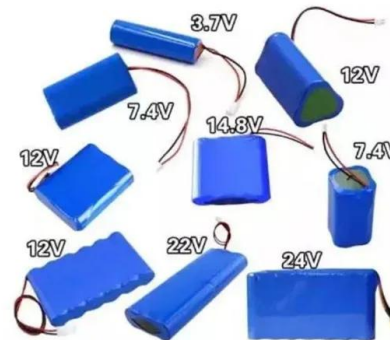

[The 7 Best Portable Power Stations for Outages and Outings](#)

Bring big backup power with you with these expert-recommended portable power stations, which can store enough power to charge electronics, appliances, and more.