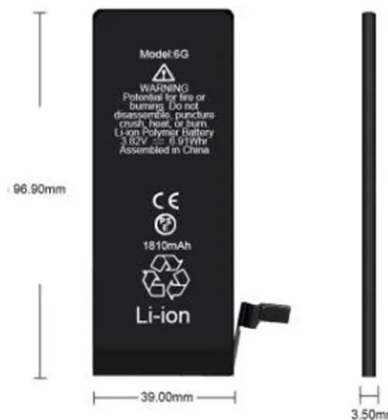

[Amazon : Tripp Lite Wall Mount 12U Low Profile Vertical Rack](#)

Because the low-profile SRWF12U38 mounts vertically, it extends only 16 inches from the wall, yet houses equipment up to 35 inches deep, including 1U servers, UPS systems, battery packs and ...