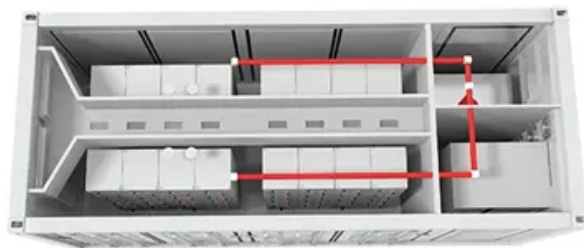

150 square meter solar power station

150 square meter solar power station

[150kVA 150kW Solar Power Plant And Price](#)

The premise of providing a complete 150kw solar power plant solution requires: You only need to submit load (electrical equipment) information, pictures/drawings of the installation location, output voltage ...