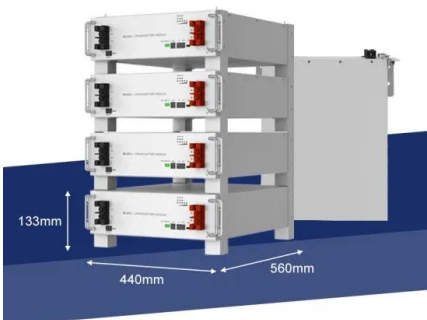

[Outdoor Photovoltaic Energy Cabinet, Base Station Energy Storage](#)

An Outdoor Photovoltaic Energy Cabinet is a fully integrated, weatherproof power solution combining solar generation, lithium battery storage, inverter, and EMS in a single cabinet. It delivers clean, ...