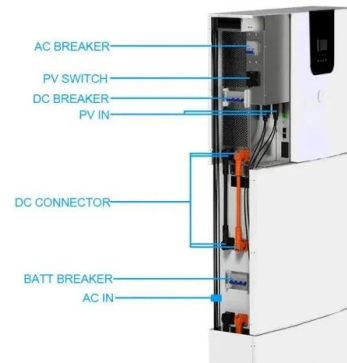

[Chemical Storage Cabinets , McMaster-Carr](#)

Choose from our selection of chemical storage cabinets, including over 120 products in a wide range of styles and sizes. Same and Next Day Delivery.

[ASG Power , Custom Power and Controls Cabinets](#)

Up to 1500VDC and 1000VAC - enclosures that safely distribute electrical power from the main supply to various parts of the system. Using your desired PLC or computer platform and HMI screen or manual ...