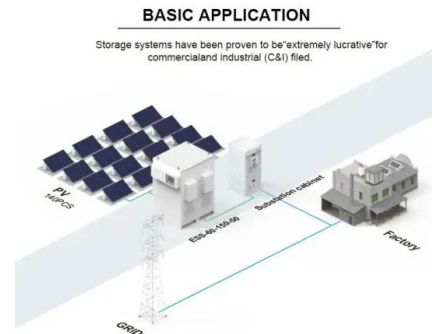

What Happened In 2000

What happened in the year 2000 in history? Famous historical events that shook and changed the world. Discover events in 2000.

[Royal Switchgear Manufacturing Company](#)

Serving the electric power industry for more than 100 years, Royal Switchgear Manufacturing Company offers a complete product line of high-quality group-operated and hookstick disconnect switches, as ...

[Metal Clad Switchgear, 2000 Amp, 35 KV AC, 3-Pole 4-Wire, 3 IN 5 ...](#)

The Larson Electronics MPD-MCS-VCB-3P4W-35-3 5KV-2000A-BE-FM-MET-CU-N1-SAR-M1 Metal Clad Switchgear is designed for reliable, safe and convenient power distribution at industrial work

...