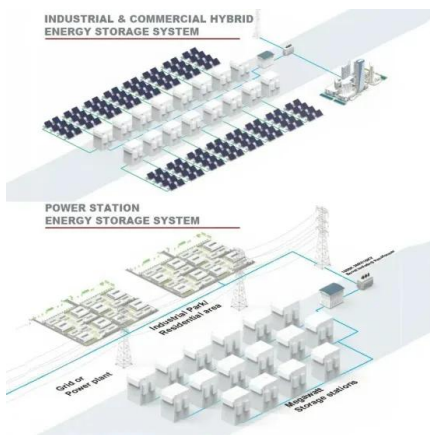

What Happened In 2000

What happened in the year 2000 in history? Famous historical events that shook and changed the world. Discover events in 2000.

[Royal Switchgear Manufacturing Company](#)

Serving the electric power industry for more than 100 years, Royal Switchgear Manufacturing Company offers a complete product line of high-quality group-operated and hookstick disconnect switches, as ...

[Metal Clad Switchgear, 2000 Amp, 35 KV AC, 3-Pole 4-Wire, 3 IN 5 ...](#)

The Larson Electronics MPD-MCS-VCB-3P4W-35-3 5KV-2000A-BE-FM-MET-CU-N1-SAR-M1 Metal Clad Switchgear is designed for reliable, safe and convenient power distribution at industrial work

...