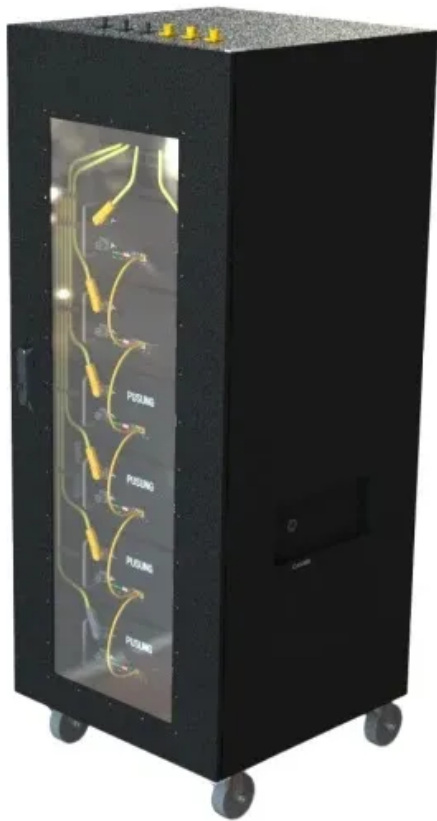

20MWh Solar Outdoor Cabinet for Railway Station

20MWh Solar Outdoor Cabinet for Railway Station

[Energy Storage Equipment, Energy storage solutions, Lithium battery](#)

To cope with the problem of no or difficult grid access for base stations, and in line with the policy trend of energy saving and emission reduction, Huijue Group has launched an innovative ...

[Outdoor Cabinet , SWA Energy LiFePO4 Battery Storage Systems](#)

With IP54/IP55 protection, anti-corrosion design, and intelligent temperature control, they are ideal for telecom base stations, remote power supply, and containerized microgrids. Our outdoor cabinets are ...

[Outdoor Photovoltaic Energy Cabinet, Base Station Energy Storage](#)

An Outdoor Photovoltaic Energy Cabinet is a fully integrated, weatherproof power solution combining solar generation, lithium battery storage, inverter, and EMS in a single cabinet. It delivers clean, ...