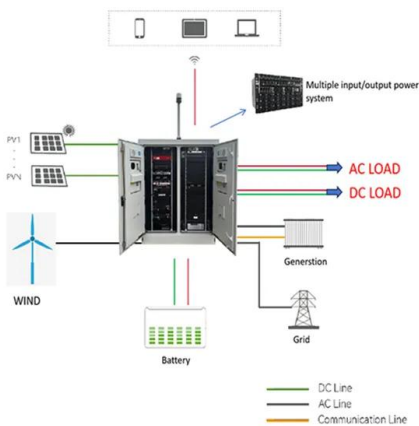

Outdoor Cabinet Energy Storage System

The Outdoor Cabinet Energy Storage System is a fully integrated solution that combines safe battery storage, intelligent power management, and weatherproof protection for solar and telecom applications.