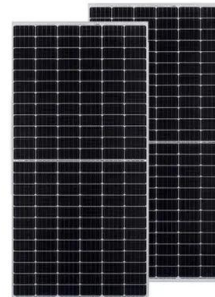

EDT to UTC conversion

Quickly and easily compare or convert EDT time to UTC time, or the other way around, with the help of this time converter. Below, you can see the complete table of the conversions between ...

[All-in-One Energy Storage Cabinet & BESS Cabinets , Modular, ...](#)

Featuring lithium-ion batteries, integrated thermal management, and smart BMS technology, these cabinets are perfect for grid-tied, off-grid, and microgrid applications. Explore reliable, and IEC ...