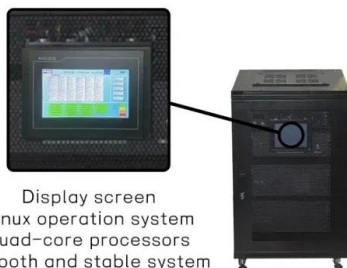

[10KWh/20KWh/30KWh/40KWh Outdoor Photovoltaic Energy Cabinet](#)

Its features include high protection, intelligent BMS/EMS system, diverse input and output interfaces, and modular expansion capabilities. It is suitable for long-term stable operation in complex outdoor ...

Display screen
Linux operation system
quad-core processors
smooth and stable system

Cemig Atende

Acesse o aplicativo Cemig Atende. Pague suas contas com Pix, peça segunda via, informe que está sem luz e muito mais! De forma fácil, rápida e em qualquer lugar você pode realizar diversos

[Towable 20kW Light Tower - Metal Halide Light Generator](#)

A 20 kW light tower is a mobile lighting system that offers intense lighting for vast outdoor and industrial areas. This light tower utilizes a generator that powers high-powered lights attached to ...