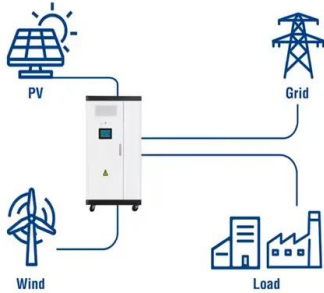

2400W solar all-in-one machine

Utility-Scale ESS solutions