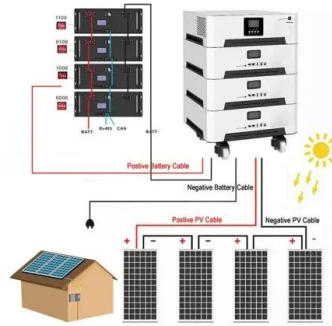

[Best 2400 Watt Solar Generators for Reliable Home Backup and ...](#)

Below is a summary of some of the best 2400W solar generators available, followed by detailed reviews and a comprehensive buying guide to help you choose the right one.