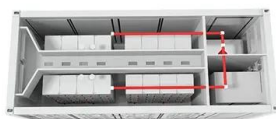

[Victron Energy 24/500 120V NEMA 5-15R Inverter](#)

Resulting in a top quality product with compact dimensions, light in weight and capable of supplying power, problem free, to any load. This inverters allow you to power domestic equipment - requiring ...

[Pure sine wave inverter Sine 24 VDC](#)

The Sine 24 VDC - 500 W pure sine wave inverter efficiently converts battery power to AC, making it ideal for use in boats, campers, and vacation homes. It is perfect for powering small devices like ...

[KISAE SW2405 500W, 24V Pure Sine Power Inverter](#)

The KISAE SW2405 power inverter converts 24V battery power into pure sine ...