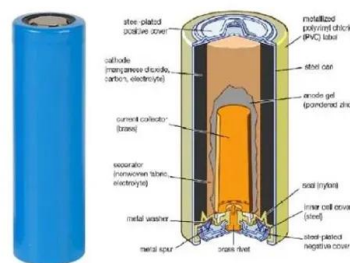

[25kW Off Grid Inverter Pure Sine Wave, Energetech ...](#)

Volume discounts for 25kW off grid inverter pure sine wave. Order at Energetech Solar.