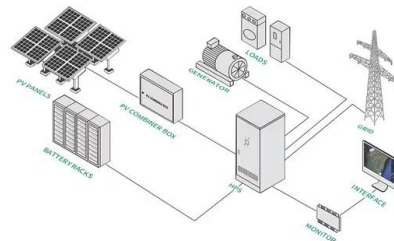

[Poli 12VDC 250W Waterproof LED Power Supply 120VAC Input IP67](#)

With a power rating of 250 watts, this power supply provides ample power to handle various outdoor applications, including landscape lighting, security cameras, and electronic signage, meeting the ...