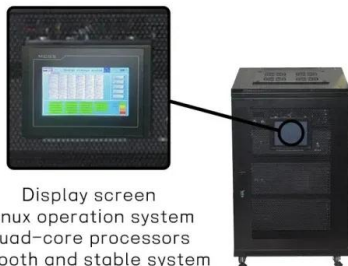

[Outstanding Performance 250kW 203.5kWh Solar Battery Energy ...](#)

Q3: Do you provide OEM/ODM services? A: Yes. We specialize in high-performance OEM/ODM battery solutions, including: Custom voltage/capacity configurations BMS (Battery Management System) ...

Display screen
Linux operation system
quad-core processors
smooth and stable system

[250Kw/511Kwh Distributed Energy Storage Cabinet(US)](#)

Flexible Deployment: Modular design allows flexible cabinet expansion; IP54 protection rating ensures suitability for various outdoor applications. Versatile Control Strategies: Supports peak shaving and ...

[Outdoor Enclosures , NEMA-Rated Telecom Cabinets , IP55, IP65](#)

Perfect for industrial equipment, electrical cabinets, and outdoor installations, our enclosures offer customizable solutions for renewable energy, telecommunications, and more.