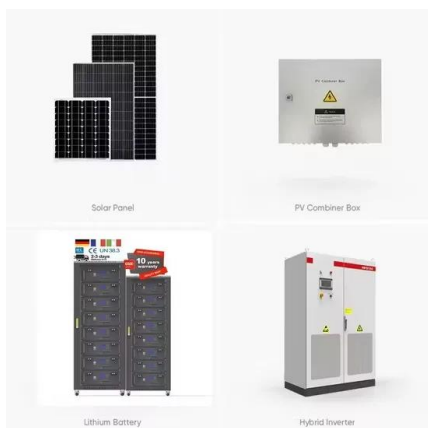

[professional Customizable Outdoor Telecom Cabinet custom.oem](http://professional.Customizable.Outdoor.Telecom.Cabinet.custom.oem)

For remote grid management, the cabinet integrates RS485 communication capabilities, transmitting data to a central control system--essential for the South American national grid, which covers vast, ...

[Pole-Type Base Station Cabinet , Efficient Energy Solutions for](#)

This versatile energy cabinet supports pole mounting, wall mounting, and floor installation for diverse deployment environments. It will have fittings of remote monitoring, smart power-off functions, and ...

[Telecom and Network Equipment Cabinets and Racks](#)

ICEcube offers three distinct mounting configurations to accommodate various applications. Wall and pole mount cabinets are ideal for compact installations where space is limited, providing secure and ...