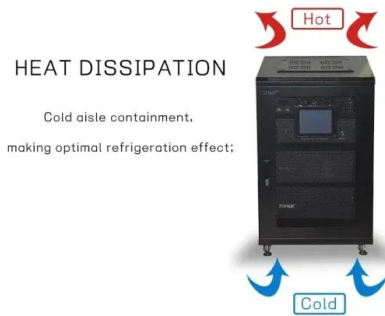

BESS CABINET

What Is a BESS Cabinet? A BESS cabinet is an industrial enclosure that integrates battery energy storage and safety systems, and in many cases includes power conversion and control systems. It is ...

LFP ESS Cabinet & Components

Suitable for residential and commercial use in off-grid or grid-connected battery backup applications, Rolls LFP ESS Cabinet is a safe, modular & mobile installation option for Rolls S48-100LFP ESS ...

Battery cabinet and distribution cabinet installation ESS power ...

AZE's all-in-one IP55 outdoor battery cabinet system with DC48V/1500W air conditioner is a compact and flexible ESS based on the characteristics of small C& I loads.