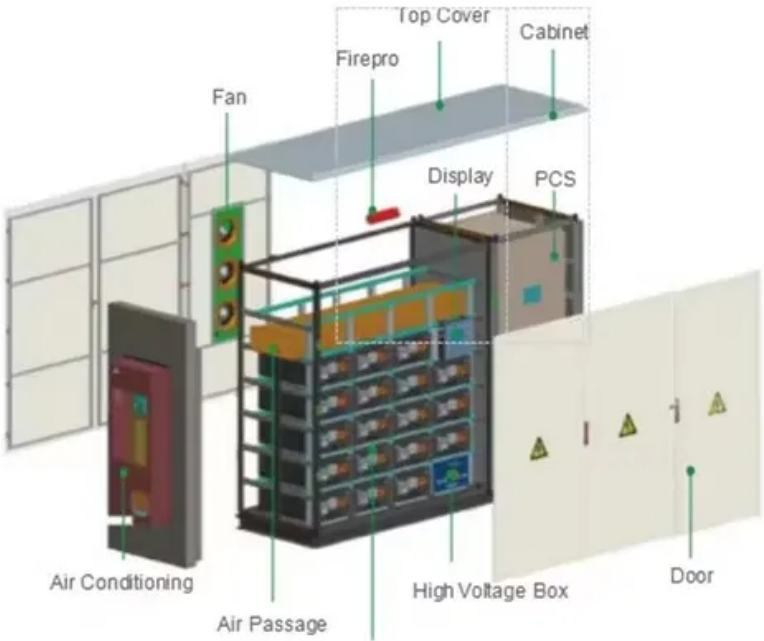

2mw energy storage cabinet for scientific research stations

2mw energy storage cabinet for scientific research stations

[BESS: Battery Energy Storage System , Generac Industrial Energy](#)

With energy ratings from 200 kWh to multiple MWh, our battery storage options are sure to fit your microgrid system needs. Talk with an Expert. Smart storage. Secure energy resilience for your own ...

[215KWH 2MWH CONTAINER BATTERY ENERGY STORAGE ...](#)

Large-scale Bhutanese energy storage battery cabinet for scientific research stations The imperative to address traditional energy crises and environmental concerns has accelerated the need for energy ...

[SRC-2000 , Advanced Megawatt Battery Storage Solution](#)

Modular design with up to 2MW in 200kWh increments. Discover the SRC-2000, an advanced battery storage solution with up to 2000 kWh. Ideal for energy optimization and critical infrastructure support.

[Energy storage container, BESS container](#)

Adding Containerized Battery Energy Storage System (BESS) to solar, wind, EV charger, and other renewable energy applications can reduce energy costs, minimize carbon footprint, and increase ...