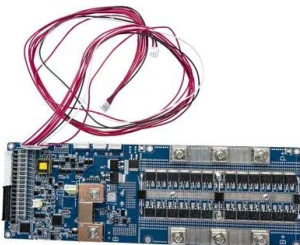

Outdoor cabinet

Outdoor cabinet products use high-performance LFP cell, cycle life up to 8000 times. Products adopt an active balance solution, built-in cloud equipment, support remote maintenance and monitoring, and ...