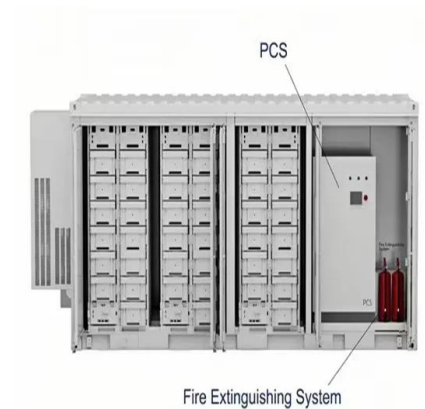

[40KWH+OUTDOOR+TELECOM+ENCLOSURE+IN+CONGO ;, ...](#)

40KWH+OUTDOOR+TELECOM+ENCLOSURE+IN+CONGO, request quote,price and delivery information, for this item, Sierra Ic Inc