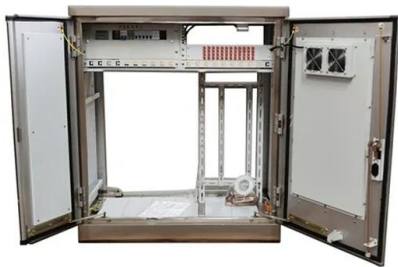

[HUA POWER All-in-One BESS - 30kW/60kWh PV + Battery ESS Cabinet](#)

Its intelligent BMS and EMS ensure optimal performance, extending battery life while maximizing renewable energy utilization. The modular design simplifies maintenance and allows for capacity ...

[High Voltage All-In-One Hybrid ESS 30KW/50KWh Battery Energy ...](#)

High Voltage All-In-One Hybrid ESS 30KW/50KWh Battery Energy Storage Flexible All-in-one design and highly integrated Modular design with different optional parts Easy-to-install IP54 Parallel ...

Contact Us

For catalog requests, pricing, or partnerships, please visit:
<https://www.xraydiamondsolutions.co.za>