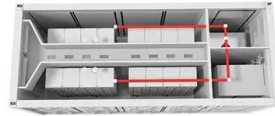

Our comprehensive lineup includes everything from powerful 24V, 40V, and 80V battery platforms to precision hand tools, versatile power tools, and durable storage solutions.

[RYOBI LINK 40V Battery Shelf STM819](#)

The RYOBI LINK 40V Battery Shelf is ...

[Battery Holder for Black+Decker 40V Batteries](#)

Wall/Shelf/Cabinet Mount Battery Holder for Black and Decker 40V Batteries. We have the perfect solution! - Direct mount to drywall/sheetrock, plywood, cabinet bottom or side, under shelf etc. ...