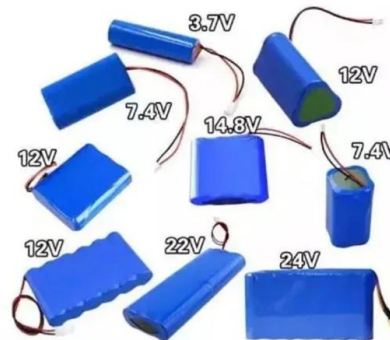

40v battery cabinet price

[40v solar battery cabinet lithium battery pack to 20v , etrailer](#)

Dive into our vast assortment of 40v solar battery cabinet lithium battery pack to 20v, where you can fine-tune your search for tailored results.

[RYOBI LINK 40V Battery Shelf STM819](#)

The RYOBI LINK 40V Battery Shelf is designed with 3 slots to maximize your storage space with a 20 lb. weight capacity, fitting any combination of 40V Batteries.