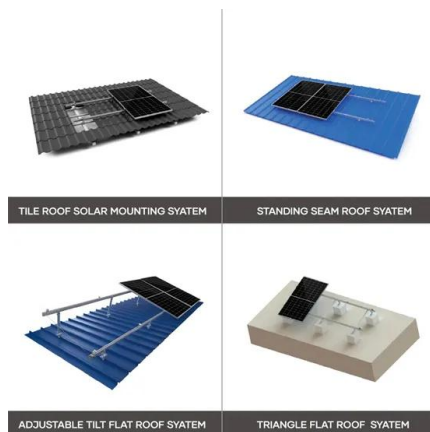

Our comprehensive lineup includes everything from powerful 24V, 40V, and 80V battery platforms to precision hand tools, versatile power tools, and durable storage solutions.

[RYOBI LINK 40V Battery Shelf STM819](#)

The RYOBI LINK 40V Battery Shelf is ...

[Battery Holder for Black+Decker 40V Batteries](#)

Wall/Shelf/Cabinet Mount Battery Holder for Black and Decker 40V Batteries. We have the perfect solution! - Direct mount to drywall/sheetrock, plywood, cabinet bottom or side, under shelf etc. ...