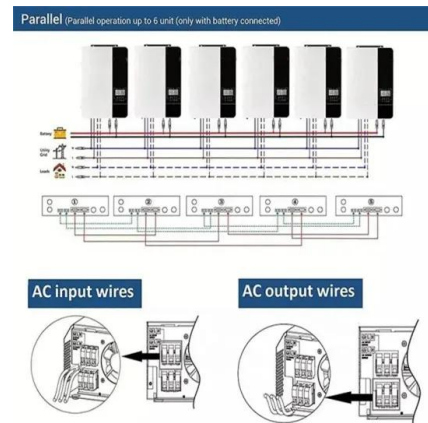

[Expion360 48V 36AH GC2 SMARTTALK Lithium Battery at Tractor ...](#)

Our 48 Volt GC2 lithium battery boasts an impressive capacity of 36Ah (1843.2 Wh), ensuring long-lasting power for extended golf cart and light EV usage.