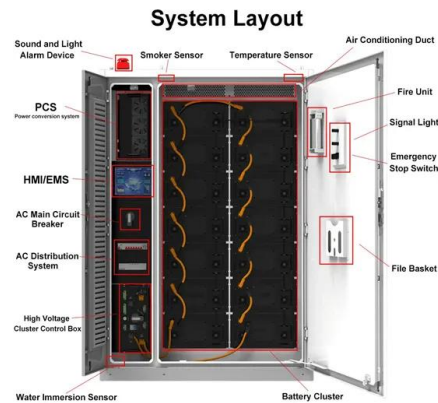

[Inverter 12V 220V 6000W 8000W 24V 48V 60V 72V DC to 110V AC ...](#)

About this item [True pure sine wave inverter] can provide high quality and stable output power, Less wear to protect your AC equipment more stable 's recommended by most cordless tool ...