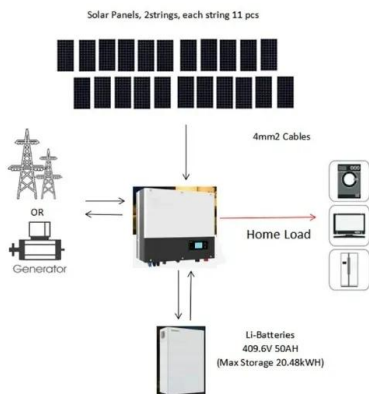

...

[Integrated Outdoor Telecom Cabinet Manufacturers](#)

Our cabinets are built to withstand harsh weather conditions and provide excellent protection for power management systems, telecom base stations, energy storage battery systems, and radio equipment.

[Outdoor Enclosures , NEMA-Rated Telecom Cabinets , IP55, IP65](#)

We supply outdoor electrical enclosures and electrical cabinets for low-voltage switchgear and controlgear assemblies. They are manufactured to the highest standards using world-class international ...

[Sunway Intelligent Air Cooling 500kW 1075kWh](#)

1075kWh battery storage with 500 kW rated AC output, ideal for commercial and industrial loads.