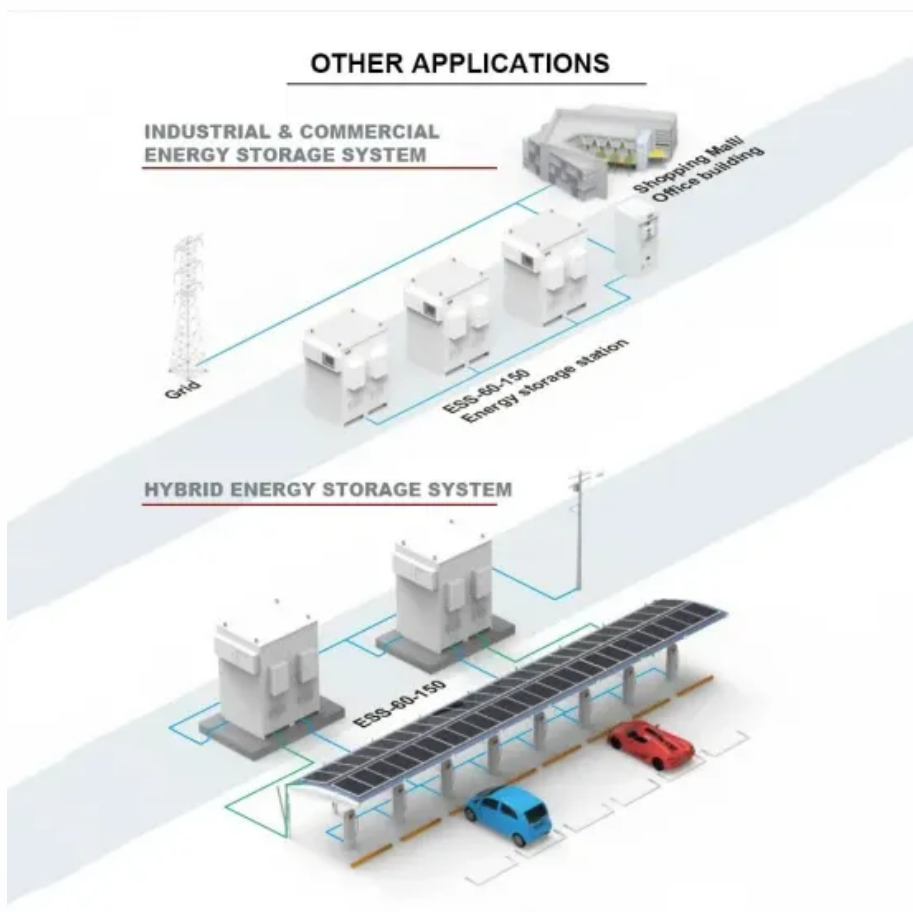

500kWh power station using a thai custom outdoor cabinets

500kWh power station using a thai custom outdoor cabinets

[250kW/500kWh Outdoor Cabinet Energy Storage System ...](#)

Intelligent Dispatch Real-time acquisition of local load power, photovoltaic power generation priority is self-generation and self-use, and surplus electricity storage. When the power ...

[100 kWh-500kWh Outdoor All-in-one Energy Storage Cabinet](#)

ECE Energy's All-In-One solar battery storage cabinet: Professional solar ESS with 100kWh battery storage to 500kWh capacity. Versatile commercial solar storage solutions in one energy storage ...

[Outdoor Photovoltaic Energy Cabinet](#)

The Outdoor Photovoltaic Energy Cabinet is an all-in-one energy storage system with high strength, which can work under harsh environmental conditions to supply high-performance energy backup ...