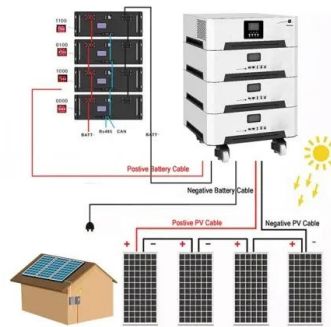

[Communications Cabinet Remote Equipment Cabinet NEMA 3R ...](#)

- Airfield Accessories - Airport Your Speed Traffic Signs - Airport 24 Hour Flashing Beacons - Airport 24 Hour Flashing Beacon - Airport Lighting Controls - Airport Video Surveillance - Approach Lighting ...