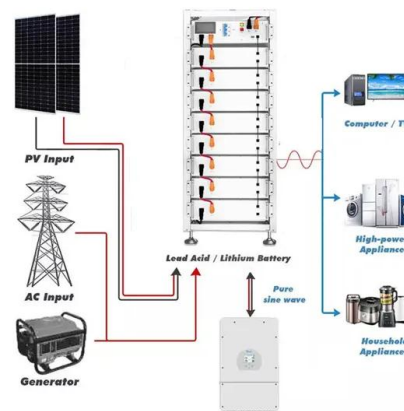

[Industrial HVAC Telecom Enclosures , NEMA-Rated Outdoor ...](#)

Our waterproof outdoor telecom cabinets ensure reliable performance in extreme conditions, making them the best outdoor telecom cabinet choice for telecom operators, data centers, and network ...

[80KWH+LITHIUM-ION+BATTERY+ENERGY+STORAGE+CABINET+FROM+MEXICO](#)

80KWH+LITHIUM-ION+BATTERY+ENERGY+STORAGE+CABINET+FROM+MEXICO, request quote, price and delivery information, for this item, Sierra Ic Inc