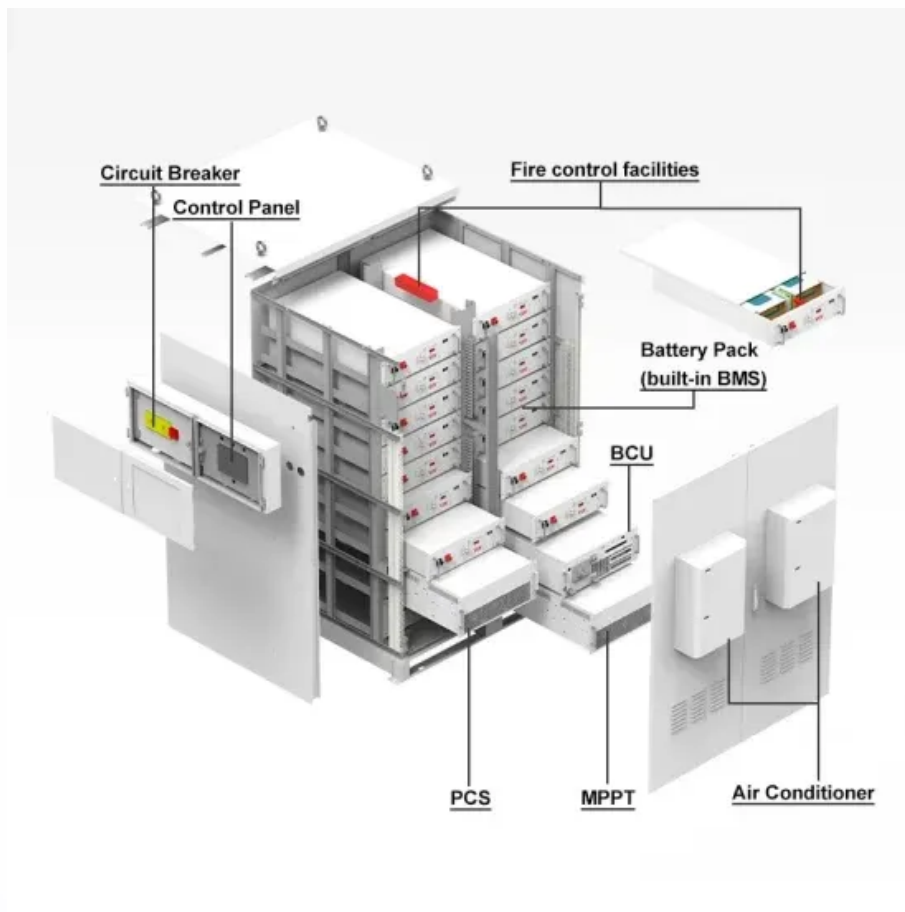

AC inverter with DC water pump

AC inverter with DC water pump

Lithium battery parameters

Product capacity: 100Ah

Product size: 135*197*35mm

Product weight: 1.82kg

Product voltage: 3.2V

internal resistance: within 0.5

[VEICHI AC/DC Solar Water Pump System](#)

VEICHI AC/DC solar water pump system is a versatile and efficient solution for water pumping applications, designed to operate using both AC (alternating current) and DC (direct ...