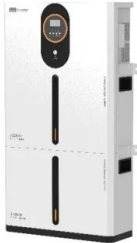

### [30KW/90KWH Commercial & Industrial ESS - Outdoor ...](#)

The outdoor energy storage cabinet, with the standard configuration of 30 kW/90 ...