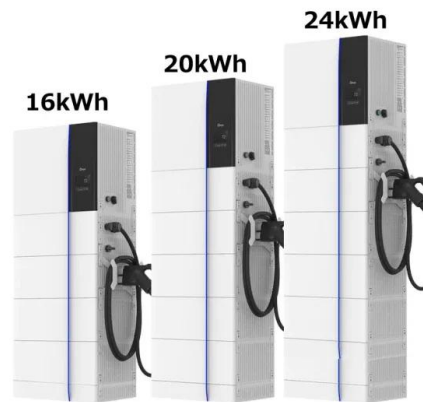

Gree Global After Sales Service Center

It's a platform that provides online after-sales technical services such as after-sales technical application & consultation, fault inquiry, and personnel training to support customers and agents, and facilitation ...