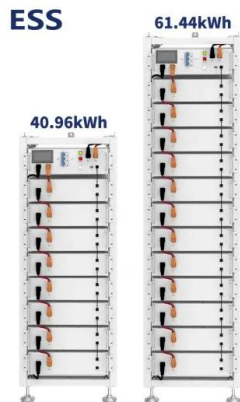

[40' Refrigerated Container Rental (Single Phase)](#)

Choose your ideal 40' Refrigerated Container Rental (Single Phase) online or request a custom quote.

Drone Workshop Container

Our experienced container consultants can walk you through the purchase process to identify the perfect container that best suits your requirement. Please fill-out the contact form and one of our staff will be ...

[Single-Phase 20ft Temperature Controlled Storage Low Temp](#)

Tilt-bed delivery is the standard method for delivering 20FT containers. To ensure a successful and hassle-free drop-off, please review the clearance and site requirements below.