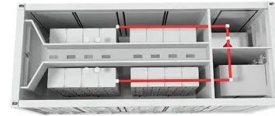

[20' Refrigerated Single Phase Container](#)

If you find our 20' RF Single Phase Container suitable for your business needs, click our quote form on this page and fill in the details if you need the container for rent or sale.

Contact Us

For catalog requests, pricing, or partnerships, please visit:
<https://www.xraydiamondsolutions.co.za>