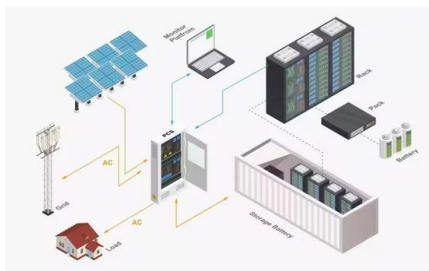

[SOUTHWEST+MODULAR+BATTERY+CABINET,+1200MM+DEEP :, ...](#)

SOUTHWEST+MODULAR+BATTERY+CABINET,+1200MM+DEEP, request quote,price and delivery information, for this item, Sierra Ic Inc