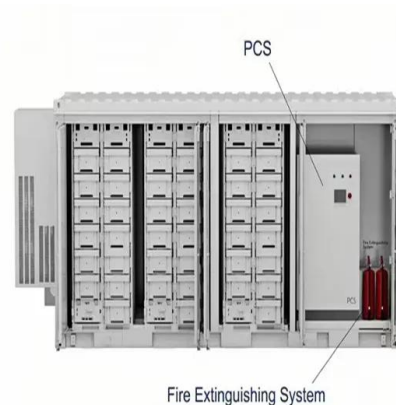

Andorra City RV Battery BMS Wholesale

[12V Lithium Battery 100AH Series/Parallel Lifepo4 Battery Upgraded BMS](#)

desertcart buys 12V Lithium Battery 100AH Series/Parallel Lifepo4 Battery Upgraded BMS, Lightweight for RV, Marine, Trolling Motor, Solar, Van Life, Back Up Power & Off Grid Applications - W/ Lifepo4 Battery Charger ...

[What Are the Best Wholesale and OEM Options for LiFePO4 RV Batteries](#)

Wholesale options provide bulk pricing for businesses, while OEM solutions allow customization for brand-specific needs. Top suppliers include Redway Power, Renogy, and Battle Born, offering ...

[Lithium Battery Management System](#)

The BMS ensures longevity and optimum performance for your battery by keeping the cells in balance. That way, all cells can be fully charged and discharged, and you can harness your battery's full energy potential.