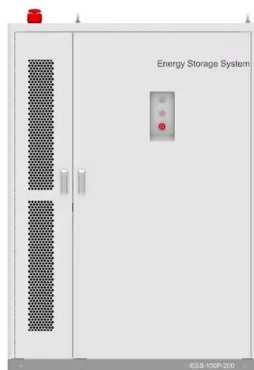

Base station communication equipment aluminum box

[Outdoor Telecom Cabinet & Telecommunications Box , Armorlogix](#)

With such sensitive equipment used for telecommunications, ArmorLogix aluminum enclosures come in standard and customer sizes rated for either NEMA 3 or NEMA 4, safeguarding your electrical ...

[Communication Base Station AP Wireless Bridge Amplifier](#)

Find more 509, 50911 and 100001204 products. Enjoy Free Shipping Worldwide! Limited Time Sale Easy Return.

[The Vital Significance of Base Station Signal Enclosures](#)