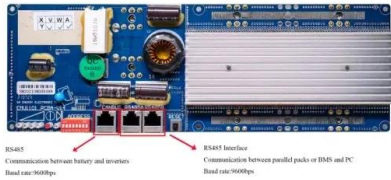

Base Stations

The reliability and performance of Murata components are critical requirements for cellular base stations to provide a stable communication environment for mobile communication devices.

[APX(TM) Transportable Base Station](#)

Ideal for agencies who utilize rental cars, this aluminum lockable suitcase is ideal for "jump and run" scenarios when immediate and clear communications are a necessity. Its ...

[Base Station Radio Cabinets , Samlex](#)

Base Station Radio Cabinet Samlex base station radio cabinets are purpose-built for housing critical communications equipment in industrial, telecom, and emergency service environments.

Contact Us

For catalog requests, pricing, or partnerships, please visit:
<https://www.xraydiamondsolutions.co.za>