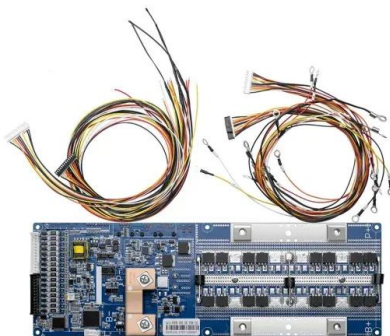

[Battery Cabinet, Battery Storage Cabinet, Battery Bank Rack](#)

EverExceed VRLA battery cabinets are very durable, and easy to install. Engineered for use with most type of battery terminal models, these cabinets can fit a wide variety of applications.

Battery Cabinets

Keep your batteries safe and organized with the help of our indoor and outdoor enclosures. Contact Dowd Battery for more information today!

[Schneider Electric GVSCBC10A2 Battery Cabinet 1000mm Config A2 ...](#)

Featuring a 1000mm-wide enclosure in Configuration A2, this IEC-compliant cabinet provides flexible energy storage with 48 empty battery slots, supporting VRLA battery types.