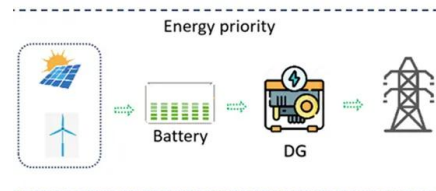

Optimizing Network Reliability with Base Station Energy Storage

Base station energy storage solutions paired with site battery cabinets offer a robust, scalable, and sustainable approach to powering modern communication infrastructure.