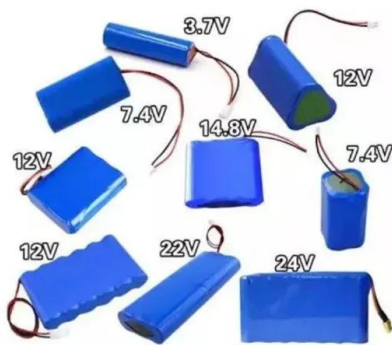

[Liquid Cooling Energy Storage Systems , All-in-One BESS Cabinet ...](#)

Ranging from 208kWh to 418kWh, each BESS cabinet features liquid cooling for precise temperature control, integrated fire protection, modular BMS architecture, and long-lifespan lithium iron phosphate ...