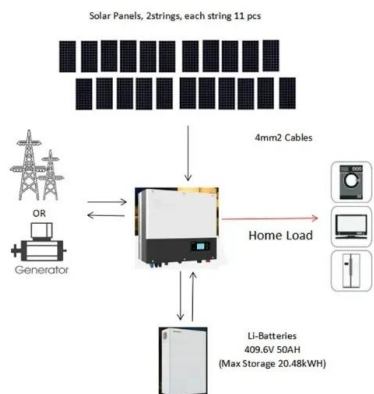

### [AARHUS ENERGY STORAGE CABINET SOLUTION IN DENMARK](#)

Ranging from 208kWh to 418kWh, each BESS cabinet features liquid cooling for precise temperature control, integrated fire protection, modular BMS architecture, and long-lifespan lithium iron phosphate ...