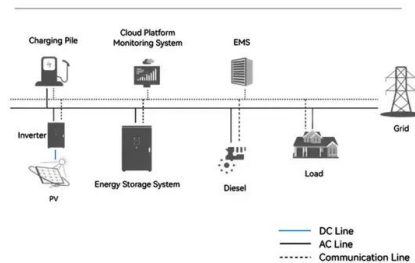

IronRidge Makes Solar Stronger. We design and manufactures structural hardware for residential and commercial solar systems.

[Anbte 6Pcs Solar Panel Mounting Kit, Aluminium 4.72" Solar Panel](#)

Premium Material, Durable and Long Lasting: Anbte solar panel short rail & mounting clamp are made of aluminum alloy, which with lightweight, large load capacity and strong corrosion ...

**SOLARMOUNT®**

SOLARMOUNT is the trusted choice for residential and commercial PV mounting. The rail-based racking fits all roof types and offers best-in-class aesthetics.

**System Topology**

**Contact Us**