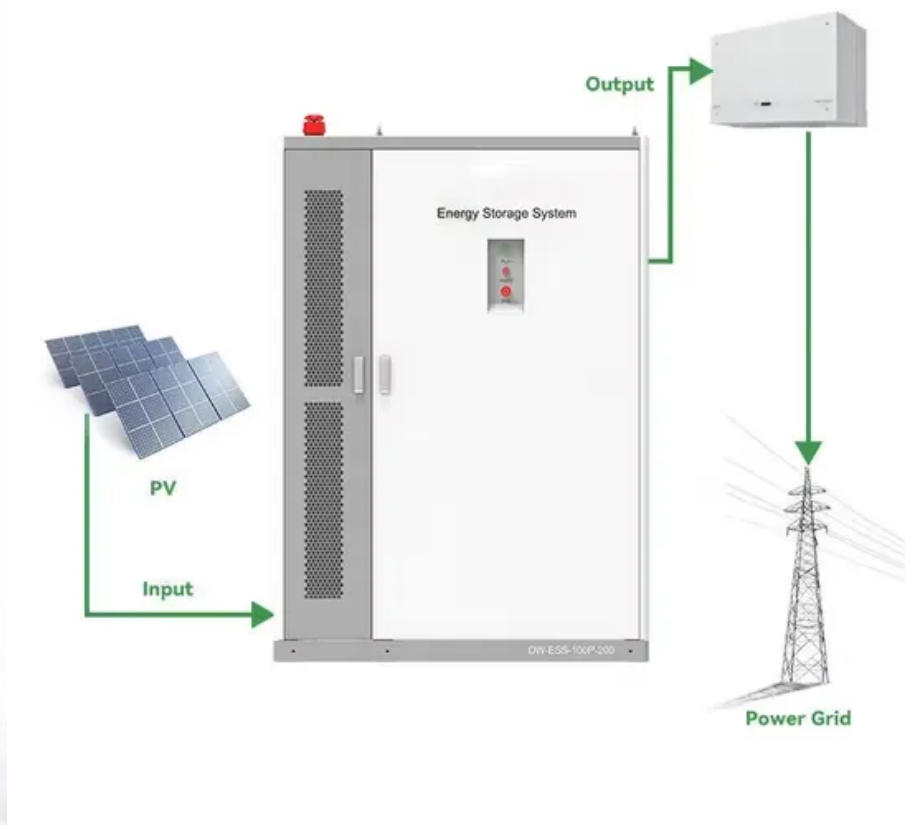

Blade solar energy storage cabinet lithium battery assembly energy storage cabinet

Blade solar energy storage cabinet lithium battery assembly energy

LIBSESMG17UL

Battery cabinet that includes Lithium-ion batteries, Battery Management System (BMS), switchgear, power supply, and communication interface.

Solar Battery Storage Cabinet

The LZY solar battery storage cabinet is a tailor-made energy storage device for storing electricity generated through solar systems. They assure perfect energy management to continue power ...

[Integrated Energy Storage Cabinet](#)

The Cabinet offers flexible installation, built-in safety systems, intelligent control, and efficient operation. It features robust lithium iron phosphate (LiFePO4) batteries with scalable capacities, supporting on ...