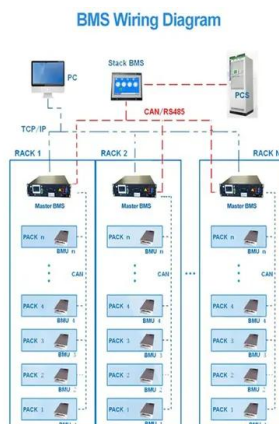

[High-Performance Lithium Ion Battery Cabinet: Advanced Energy ...](#)

Industrial-grade lithium ion battery cabinet featuring advanced thermal management, intelligent BMS, and modular design for reliable, scalable energy storage solutions. Ideal for renewable energy ...