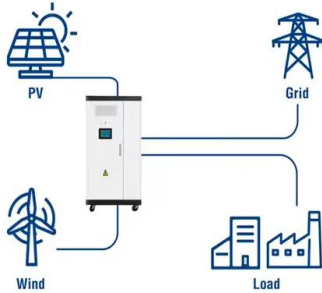

Bulk purchase of 20kW off-grid bess cabinet units for shopping mall

Utility-Scale ESS solutions