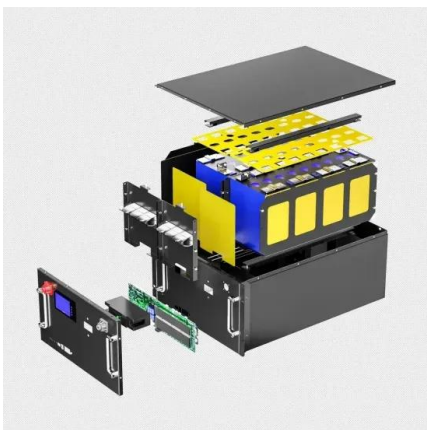

[The Ultimate Guide to Lithium-Ion Battery Storage Cabinets](#)

Discover the importance of lithium-ion battery storage cabinets for safe battery storage and charging. Learn best practices, key features, and how to choose the right battery storage cabinet for your needs.