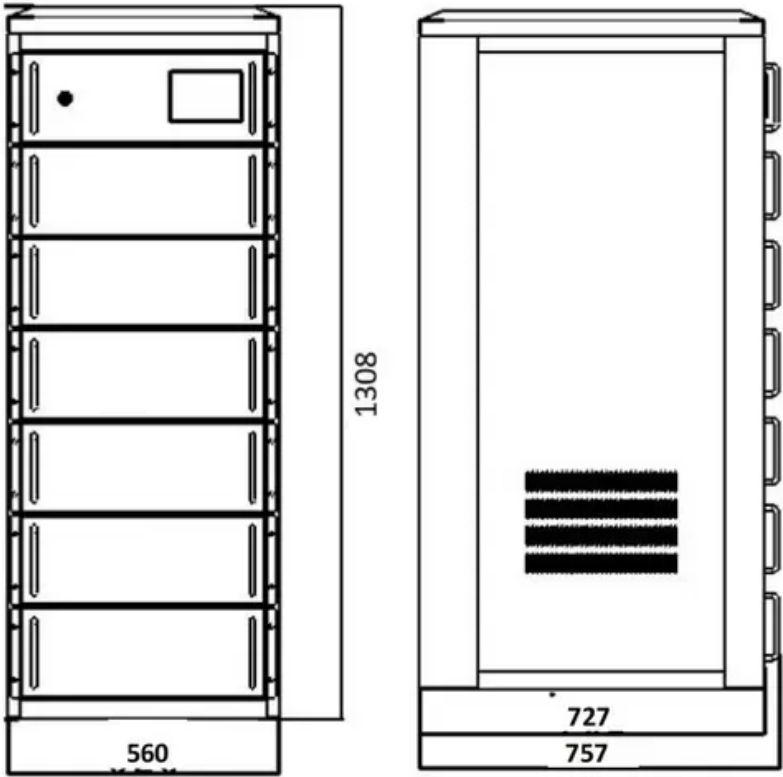

Cabinet type 20 charging and battery

Overview

This cabinet is perfect for safely storing and charging batteries for tools, equipment, and devices, ensuring both security and compliance with safety regulations. **Show Less Fire-Resistant Construction:** Built with fire-resistant materials to contain and suppress potential. Check each product page for other buying options. Price and other details may vary based on product size and color. CCCEI Modular Power Tool Organizer Wall Mount with Charging Station. Garage Drill Storage Shelf with Hooks, Heavy Duty Rack, Tool Battery Holder Built in 8 Outlet. Red. Justrite's Lithium-Ion battery Charging Safety Cabinet is engineered to charge and store lithium batteries safely.