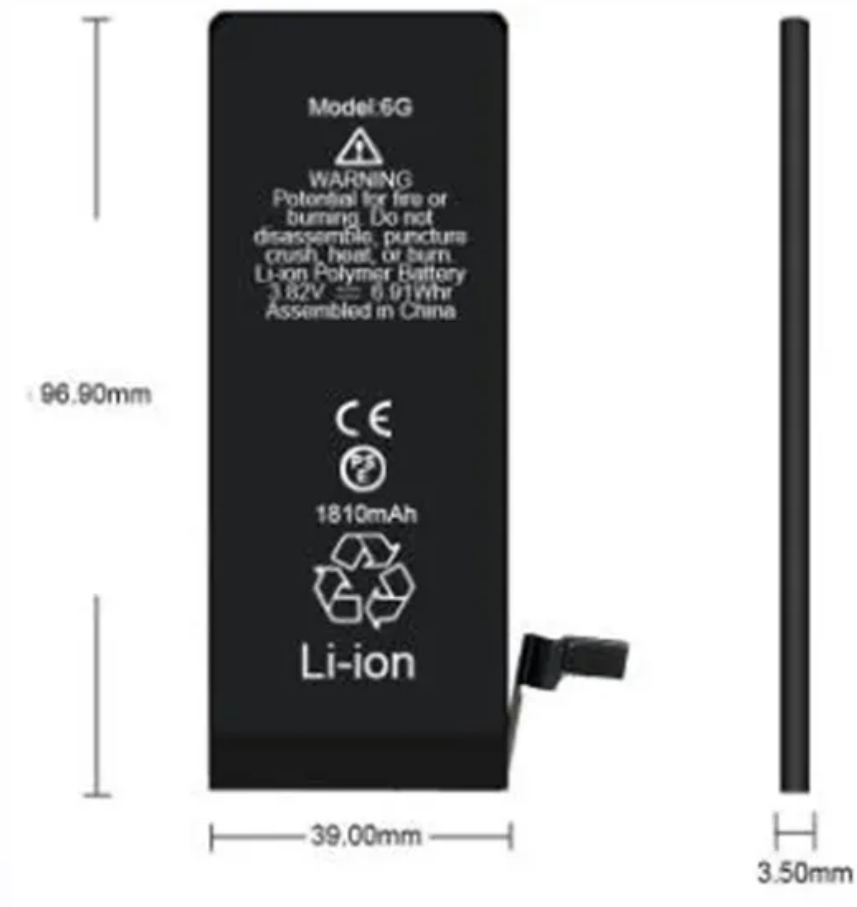

Canberra 220v outdoor power wholesale