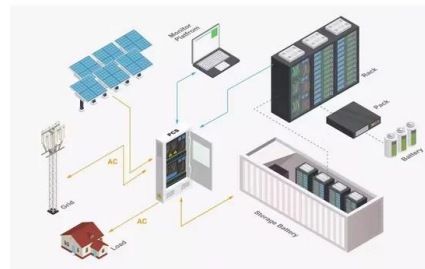

[Energy Storage Cabinet High-Voltage Box Fails to Power On? A...](#)

In the field operation of energy storage cabinets, the failure of the high-voltage box to power on is a common fault affecting system commissioning. Based on JNTech's years of field ...