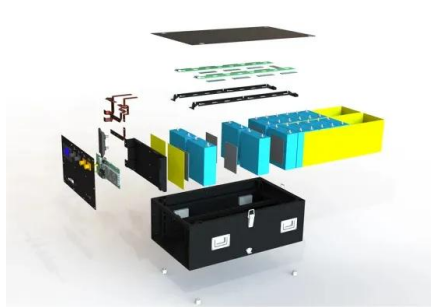

[Chint SSC Shade Cover for 50kW or 60kW CPS Three Phase Inverter](#)

Constructed from robust materials, the CPS SSC Shade Cover is engineered to withstand harsh weather conditions, ensuring that your inverter remains protected year-round. This accessory is an ...