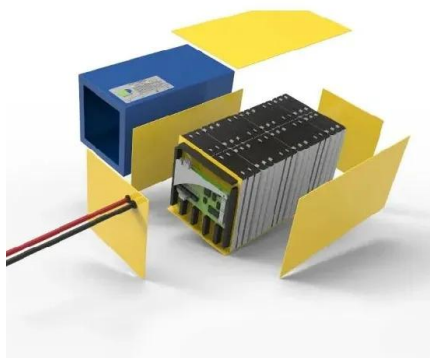

GRADE A BATTERY

LiFepo4 battery will not burn when overchargedover discharged, overcurrent or short circuitand canwithstand high temperatures without decomposition.