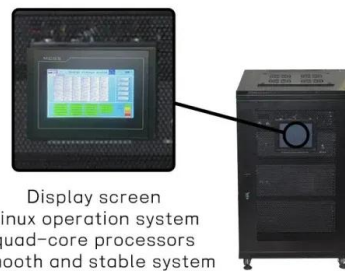

Display screen
Linux operation system
quad-core processors
smooth and stable system

[Companion Rover 40Ah Lithium Power Station](#)

The Companion Rover Lithium 40AH Power Station is designed for powering portable fridge/freezers and other 12V appliances while being off-grid. Its lightweight and compact design makes it a truly ...