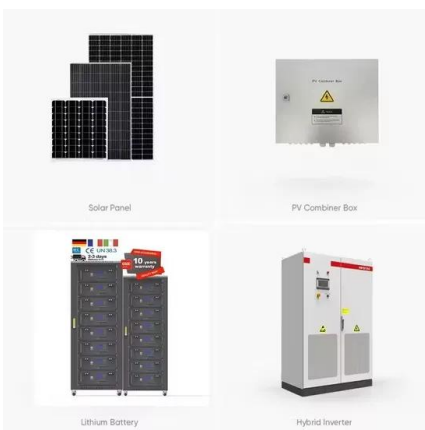

[NavePoint 42U Server Rack Cabinet, 1200mm depth, Fan Compatible ...](#)

The 42U NavePoint Commercial Series network server cabinets have capacity and quality --everything it takes to get the job done right for your high-density applications that rack and store a range of 19 ...

[Server Rack Enclosure Cabinet 42U 750mm (24?)wide, 1200mm (48?)deep](#)

RakworX high-density cabinet provides a new platform to customers that supports flat-pack shipping without compromise. RakworX cabinets have convenient layouts, adjustable vertical frames, diverse ...

[42u 600mm Wide X 1200mm Deep Colocation Rack Enclosure ...](#)

BESS Battery Energy Storage System All-in-One Cabinet is an integrated solution designed to house and manage all components required for energy storage in a compact, modular enclosure.