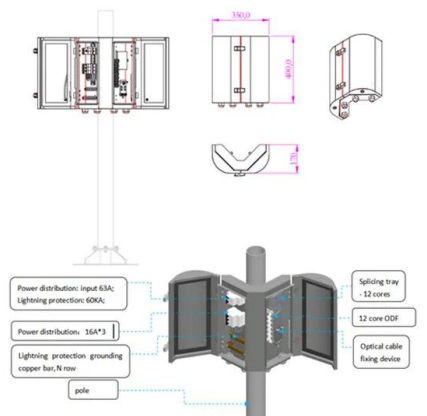

[Dili Portable Power Supply Manufacturer: Meeting Global Energy ...](#)

From emergency backup to mobile workstations, Dili portable power solutions deliver adaptability without compromising reliability. As energy needs evolve, our focus remains on creating systems that ...