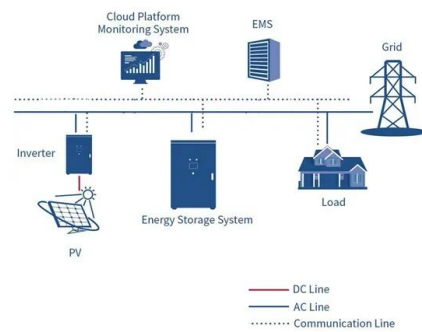

[Travel Essentials 2PACK Portable Charger for iPhone 14 Charging ...](#)

Stay prepared with our ultra-portable emergency power solution - compact, lightweight, and ready to charge when you need it most. DILIBIRD draws its inspiration from the word "Diligence" ...

[Best Portable Power Stations of 2026, Tested and Reviewed](#)

Find the best portable power stations for your backcountry and frontcountry plans, based on extensive, hands-on testing.